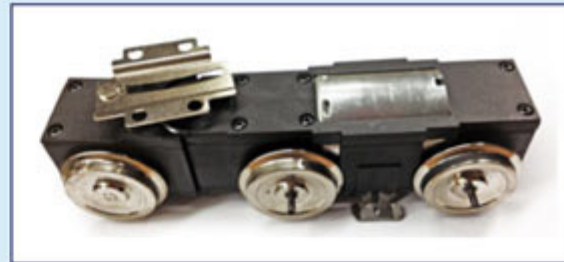

R22-625 SD70 Replacement Motor Truck
Price $59.95

Prices are subject to change without notice. Not responsible for typographical errors.

**SUPER SALE
SPECIALS**
[Click Here for SUPER SALES](#)

[Click Here for ON-LINE STORE](#)

**CHARLES RO
SUPPLY COMPANY**
**AMERICA'S LARGEST
TRAIN STORE**