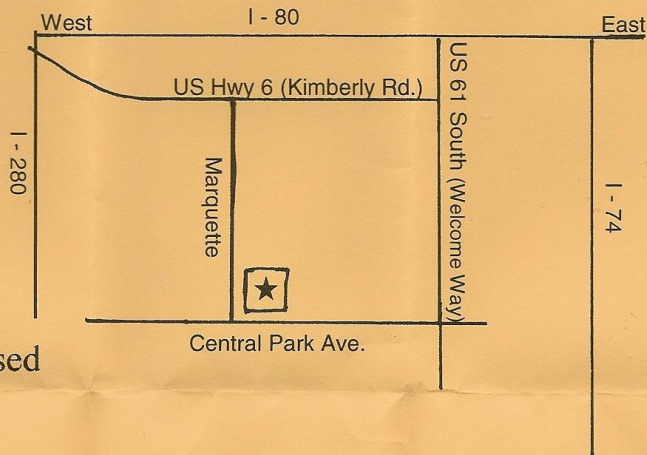

1st Annual Quad Cities Model Railroad and Memorabilia Show Saturday March 31, 2012 9:30-3:00

Trinity Lutheran School
1122 West Central Park
Davenport, Iowa 52804

Admission \$3.00
Children 12 and under are
free with an adult.

90 + Tables of New and Used
N-HO-S-O-and G scale
American Flyer, Lionel
Lanterns, Locks, Keys,
Railroad items
Door prizes
Buy-Sell-Trade

Also three area club open
houses, local hobby shops
offering discounts!